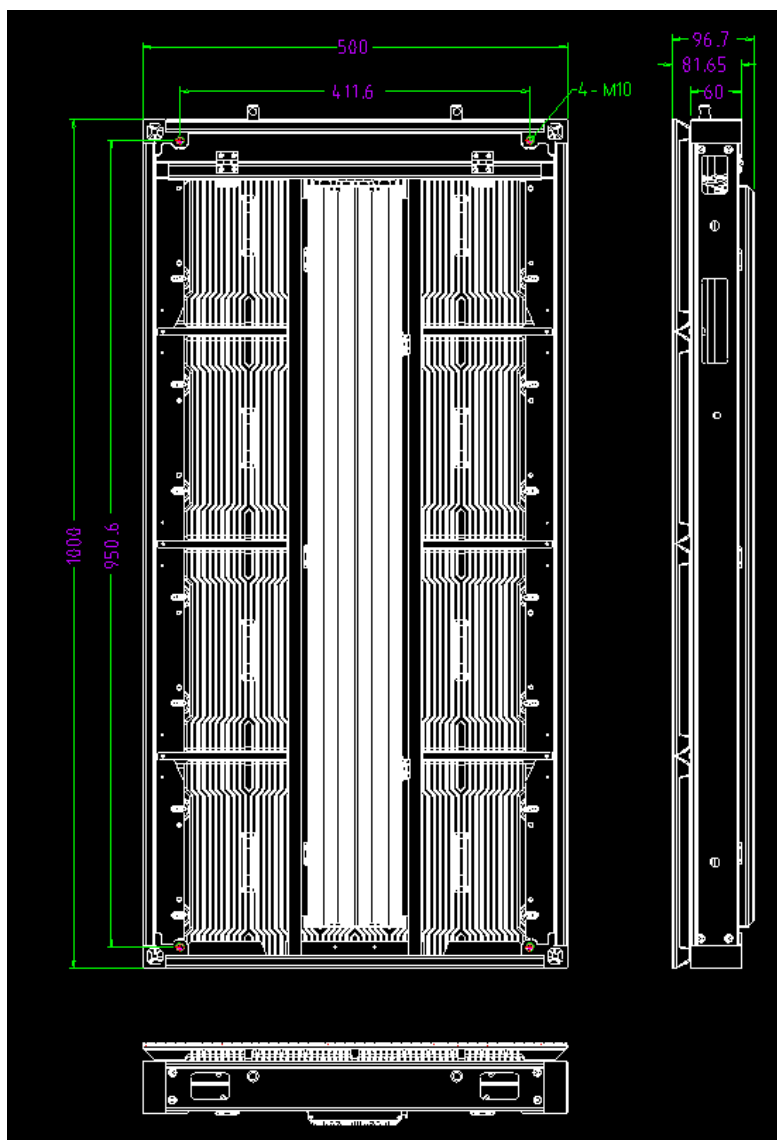

▪ Dimension

Unit: mm

Headquarters

No.555 Qianmo Road, Binjiang District,
Hangzhou 310051, China
T +86-571-8807-5998
www.hikvision.com

Follow us on social media to get the latest product and solution information.

Hikvision

HikvisionHQ

HikvisionHQ

Hikvision_Global

Hikvision
Corporate Channel

hikvisionhq